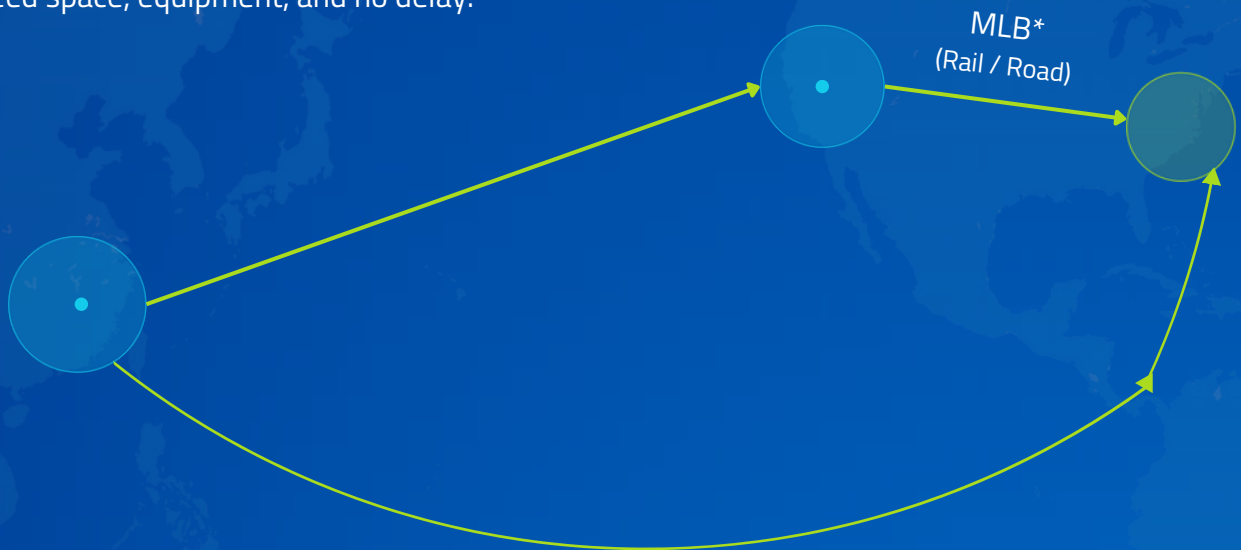

# Ocean Freight Service

Expedited with exceptional care from origin to destination

## Transpacific Eastbound

Shipments to the U.S. East Coast through the Panama Canal with guaranteed space, equipment, and no delay.

\*Additional options include our Mini Land Bridge (MLB) solution with service to Los Angeles and then rail/road to the East Coast (NYC and ATL).